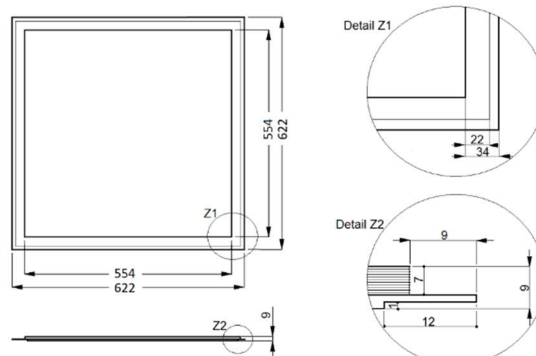

Technische und gestalterische Änderungen im Zuge stetiger Produktentwicklungen vorbehalten.
Technical and design changes due to product developments are subject to change without prior notice.
nobilié AG – Wächtersbacher Str. 78 - 60386 Frankfurt/M. Germany - www.nobile.de

rev. 0.3
15.12.2020